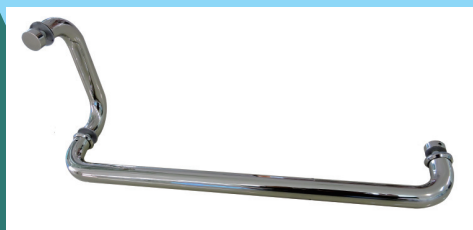

Frameless Shower

Door Handle

Material: Stainless Steel

NH255
Mirror
25*25*310mm

NH228SQ
Mirror
25*25*200mm

NH220
Mirror
dia.25*310mm

NH228
Satin
dia.32*650mm

NH230
Satin
dia.32*500mm

NH255
Mirror
25*25*600mm

NH255
Satin
25*25*650mm

NH220
Satin
dia.32*500mm

NHPH01
Polish
dia.25*150/500mm

NH243
Satin
dia.32*650mm